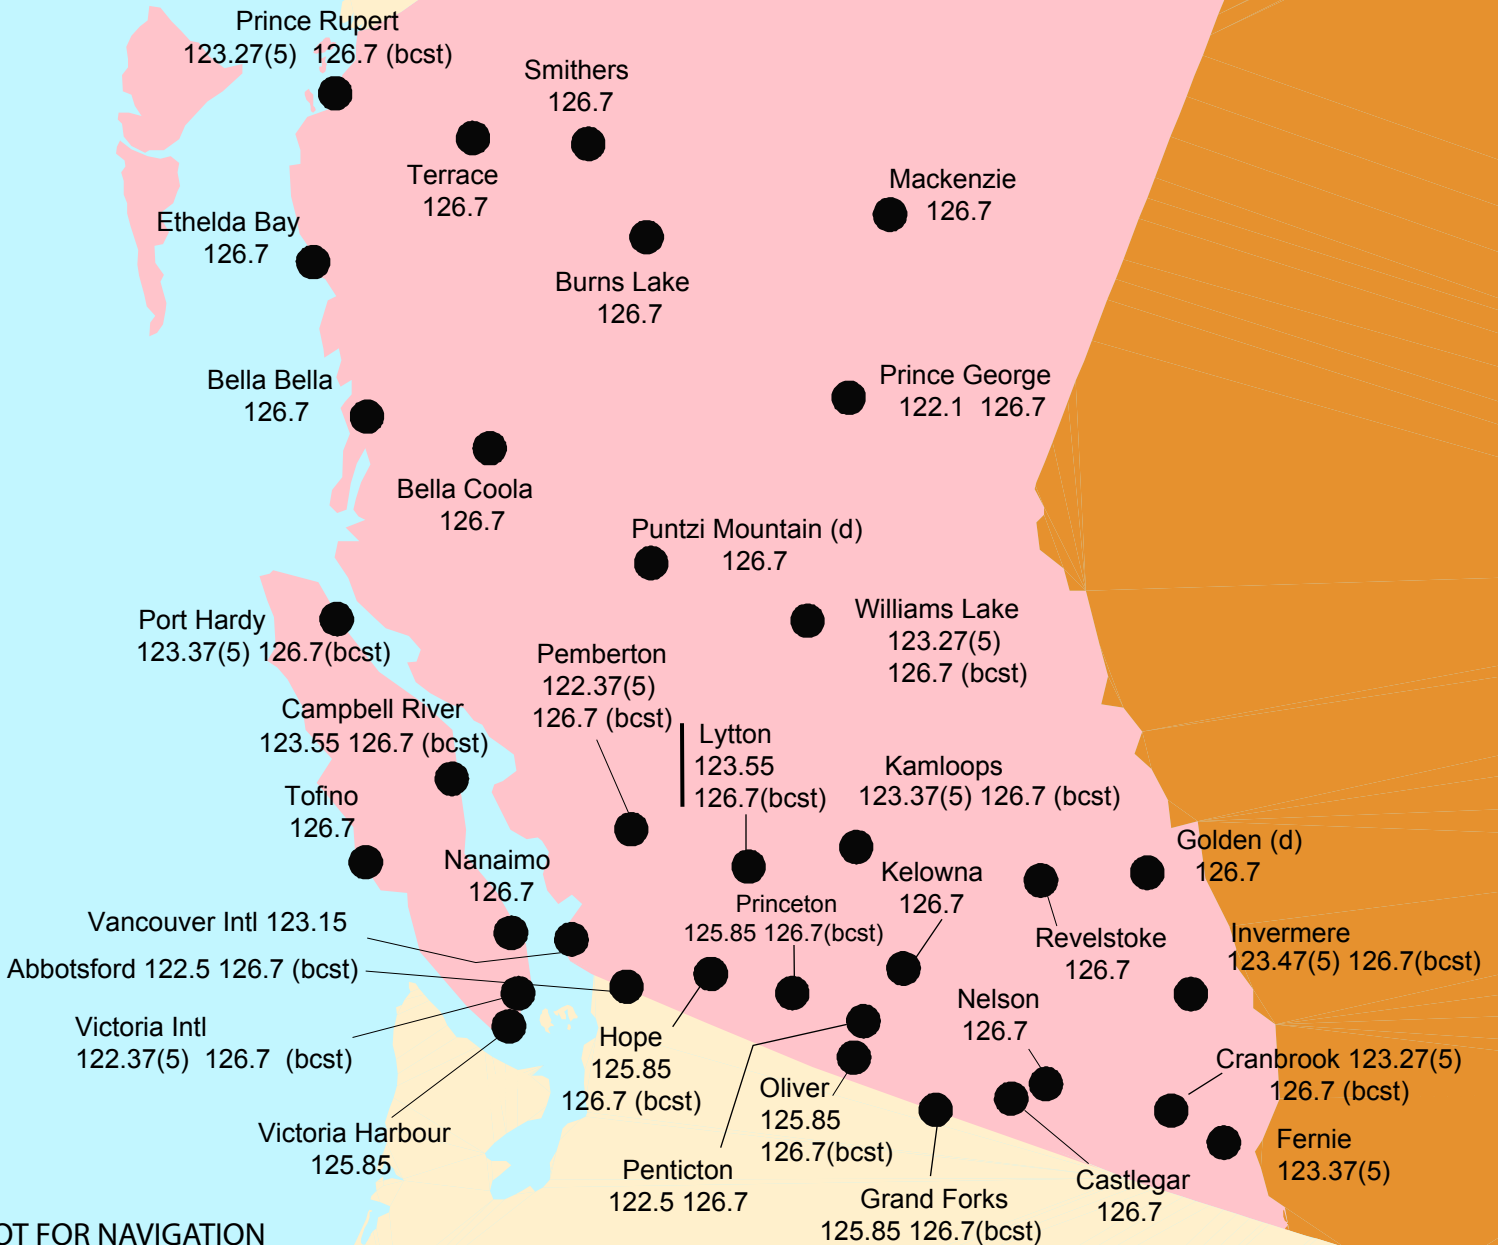

PACIFIC RADIO (KAMLOOPS FIC) FISE RCOs

(d) = dial-up
(bcst) = broadcast

NOT FOR NAVIGATION